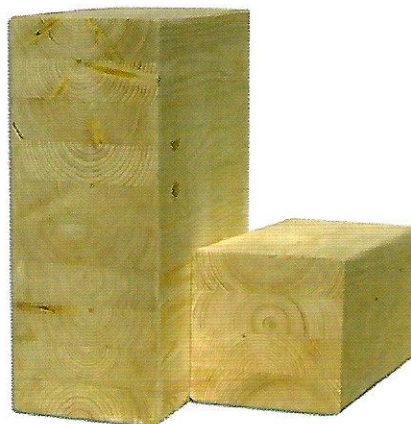

Palmako beams cross-sections: GL24; GL28 (GL30, GL32 on request)

Height (mm)	Width (mm)										
	60	80	90	100	115	120	140	160	180	200	240
80											
90											
100											
120											
135											
140											
160											
180											
200											
225											
240											
270											
280											
315											
320											
360											
400											
405											
440											
450											
480											
495											
520											
540											
560											
585											
600											
1200											
1240											
1280											

 standard product
 special product

Ask for cross-sections you need!
On special request we can offer GL32 beams.

0672